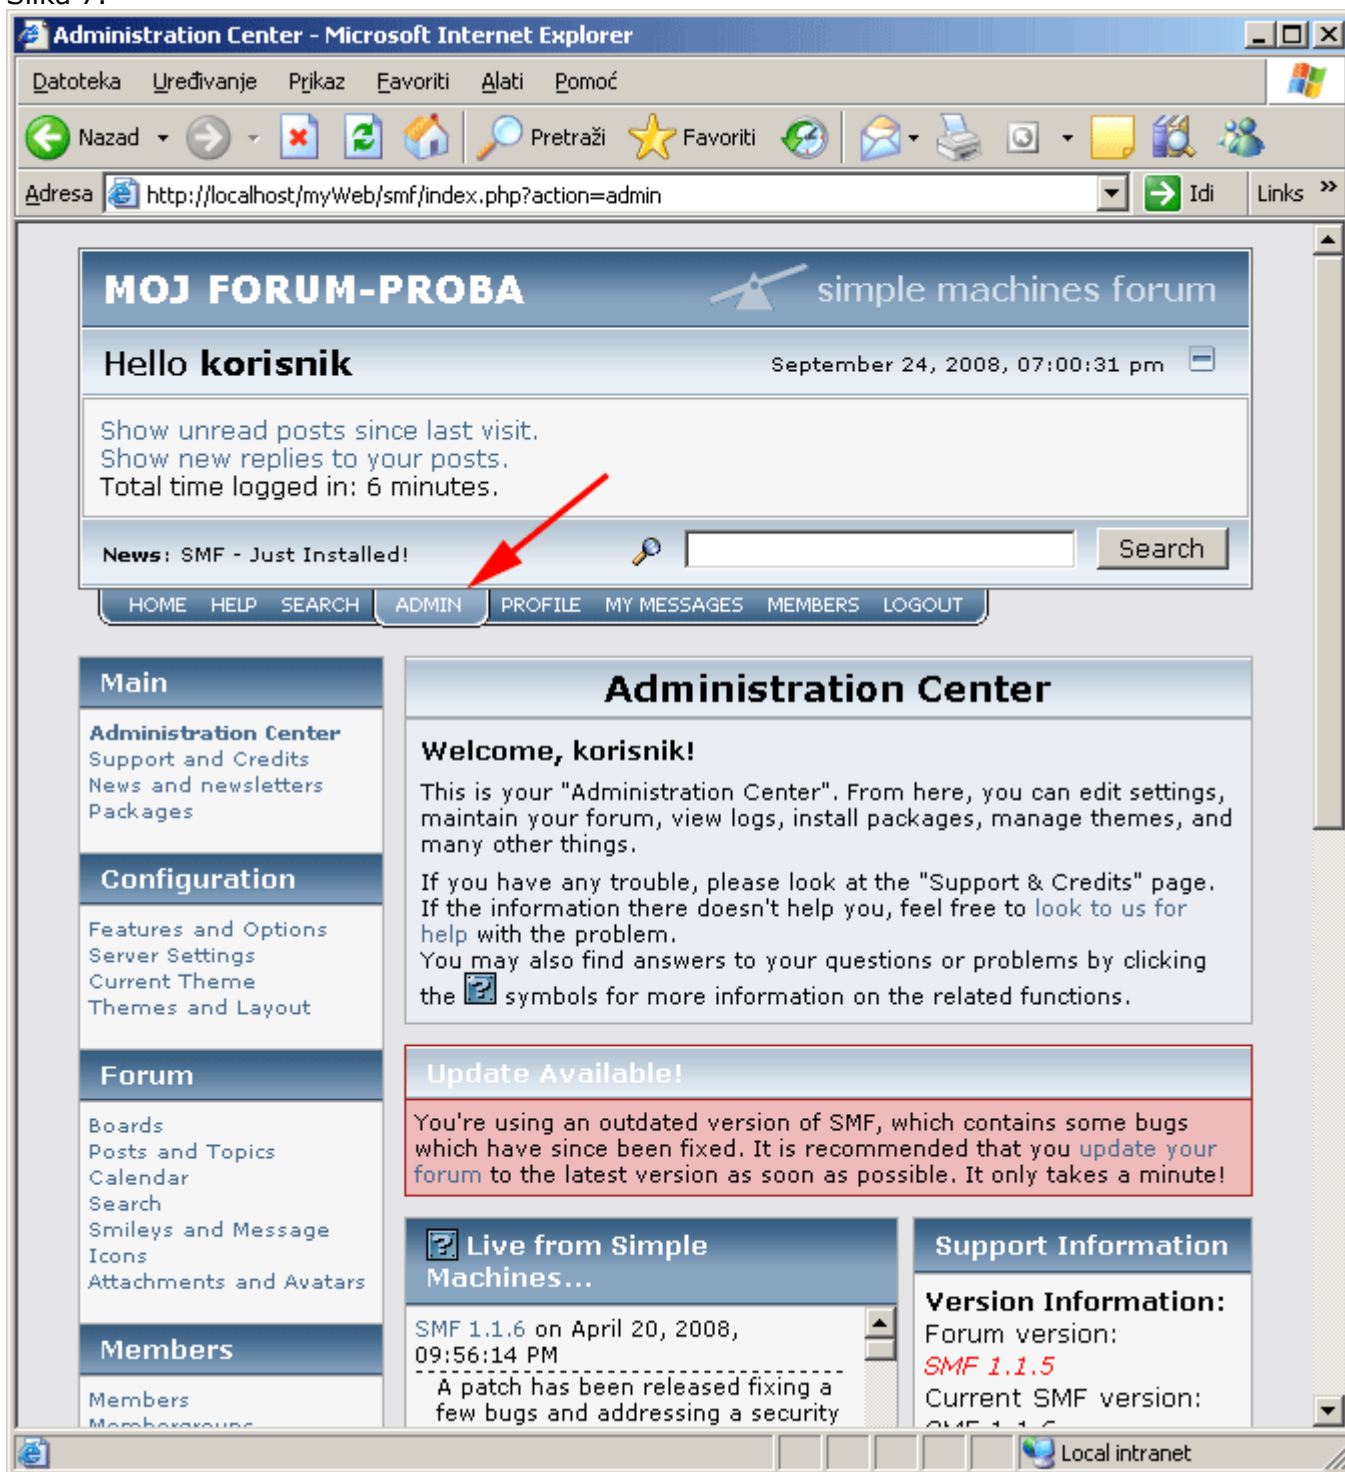

Web tutoriali, AutoCAD, Windows, Excel, Word, Frontpage, Powerpoint, Publisher, Home Network Slika 7.

I to je to, sada možete kreirati grupe u forumu i uživati u svojoj kreaciji 😊

Kada se odlogirate sa foruma, ponovno se možete kao administrator logirati sa username i password koji ste upisali u koraku kao na slici 3.